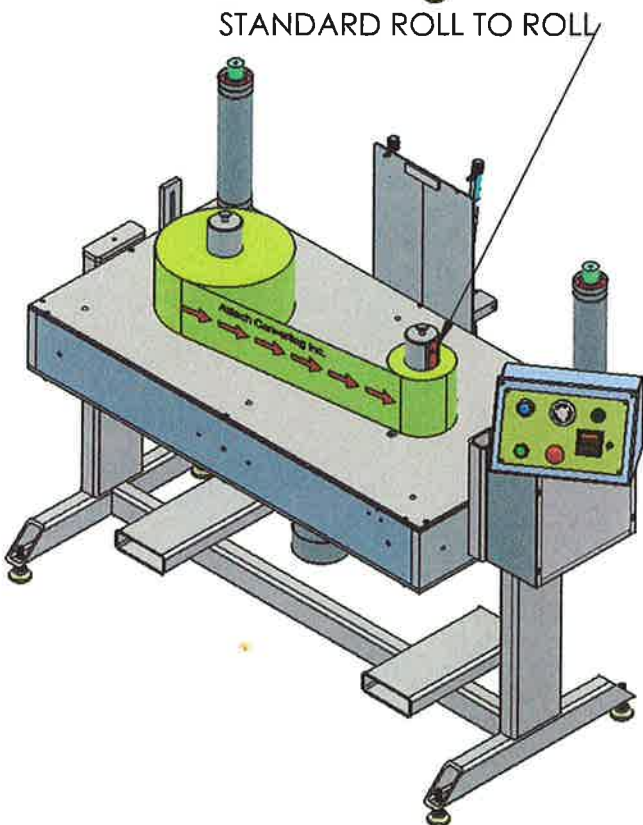

# TABLE TOP HORIZONTAL REWIND MODE

FORWARD/REVERSE WEB WITH  
PROGRAMABLE SLOW DOWN + STOP COUNT

# VERTICAL REWIND MODE

INSPECTION WITH SPLICING  
CAPABILITY  
FORWARD/REVERSE  
AS NEED WITH  
PROGRAMABLE SLOW DOWN  
AND STOP COUNT