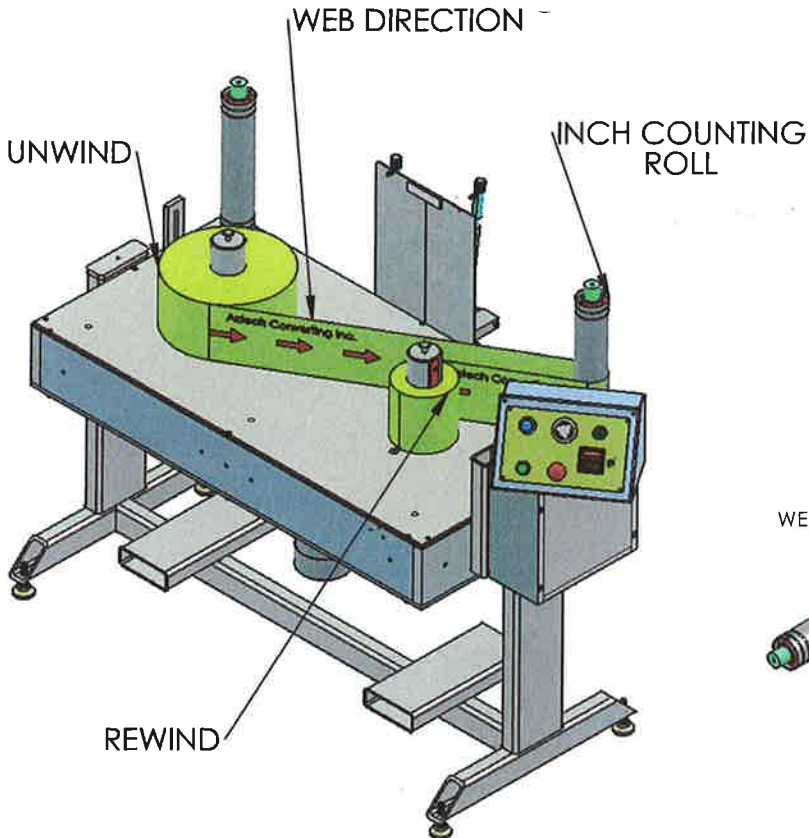

# TABLE TOP HORIZONTAL REWIND MODE

FORWARD/REVERSE WEB WITH  
PROGRAMABLE SLOW DOWN + STOP COUNT

# VERTICAL REWIND MODE

INSPECTION WITH SPLICING  
CAPABILITY  
FORWARD/REVERSE  
AS NEED WITH  
PROGRAMABLE SLOW DOWN  
AND STOP COUNT